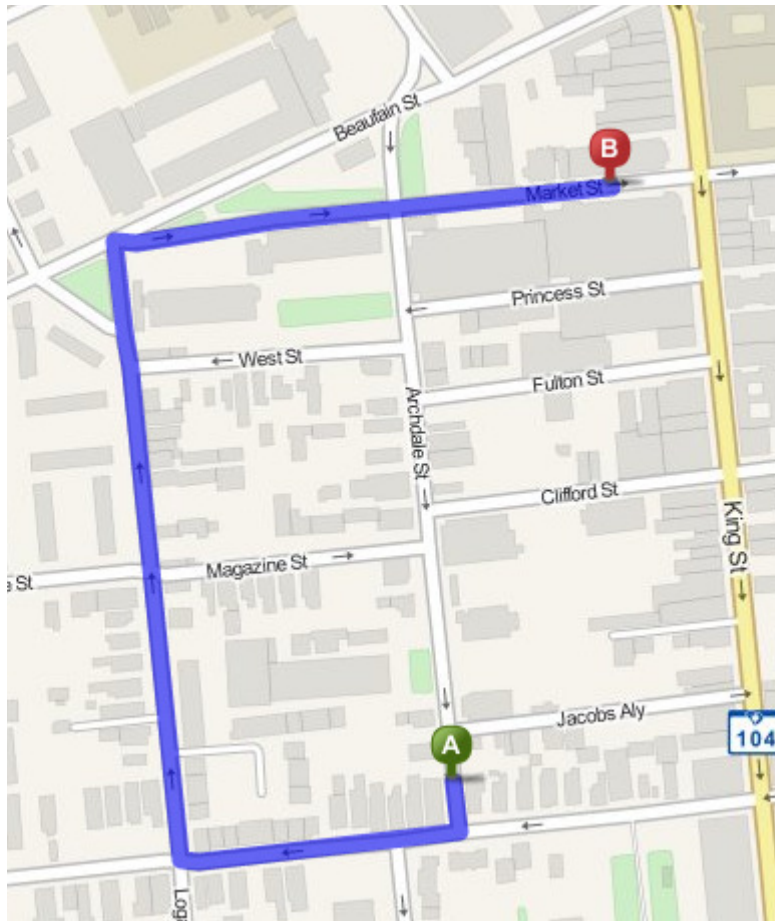

MAJESTIC PARKING GARAGE 158 MARKET STREET

- FOLLOW ARCHDALE TO STOP SIGN AT QUEEN ST.
- TURN RIGHT ON QUEEN ST.
- TAKE 1ST RIGHT ON LOGAN ST.
- FOLLOW 0.2 MILES TO MARKET ST.
- TURN RIGHT ON MARKET ST.
- FOLLOW 0.2 MILES
- MAJESTIC GARAGE IS ON THE RIGHT.

QUEEN STREET GARAGE 93 QUEEN STREET

- FOLLOW ARCHDALE TO STOP SIGN AT QUEEN ST.
- TURN RIGHT ON TO QUEEN ST.
- TAKE 1ST LEFT ON LEGARE ST.
- TAKE 1ST LEFT ON BROAD ST.
- FOLLOW BROAD ST 0.2 MILES TO LIGHT AT MEETING ST.
- TURN LEFT ON MEETING ST.
- TAKE 2ND LEFT ON QUEEN ST.
- THE GARAGE WILL BE ON THE LEFT (JUST AFTER CROSSING KING ST.)