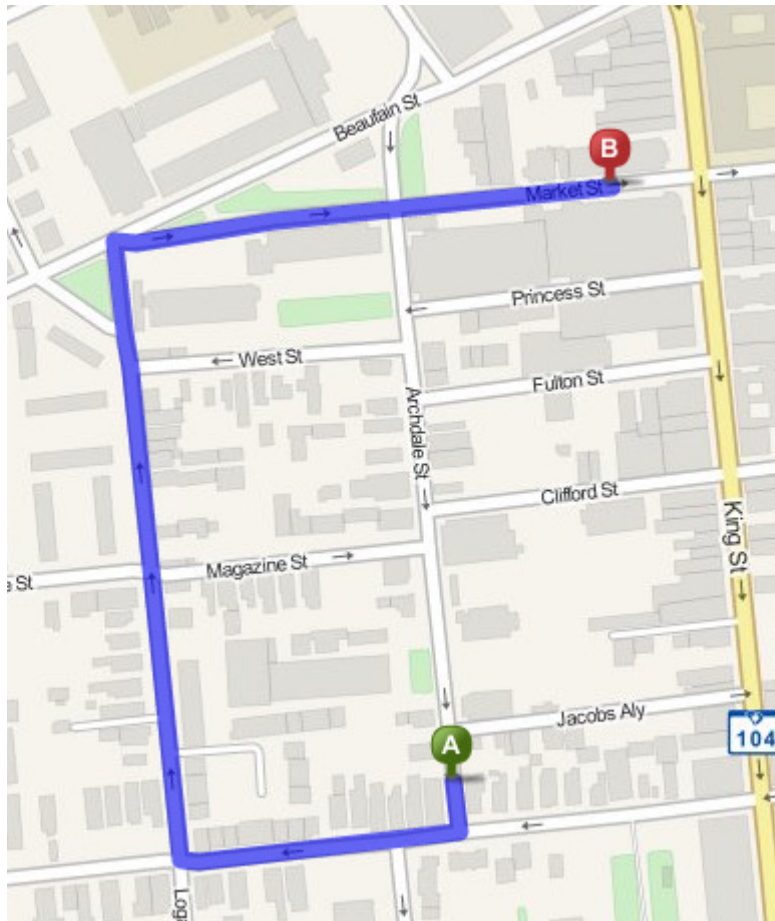

## MAJESTIC PARKING GARAGE 158 MARKET STREET

- FOLLOW ARCHDALE TO STOP SIGN AT QUEEN ST.
- TURN RIGHT ON QUEEN ST.
- TAKE 1ST RIGHT ON LOGAN ST.
- FOLLOW 0.2 MILES TO MARKET ST.
- TURN RIGHT ON MARKET ST.
- FOLLOW 0.2 MILES
- MAJESTIC GARAGE IS ON THE RIGHT.

## QUEEN STREET GARAGE 93 QUEEN STREET

- FOLLOW ARCHDALE TO STOP SIGN AT QUEEN ST.
- TURN RIGHT ON TO QUEEN ST.
- TAKE 1ST LEFT ON LEGARE ST.
- TAKE 1ST LEFT ON BROAD ST.
- FOLLOW BROAD ST 0.2 MILES TO LIGHT AT MEETING ST.
- TURN LEFT ON MEETING ST.
- TAKE 2ND LEFT ON QUEEN ST.
- THE GARAGE WILL BE ON THE LEFT (JUST AFTER CROSSING KING ST.)